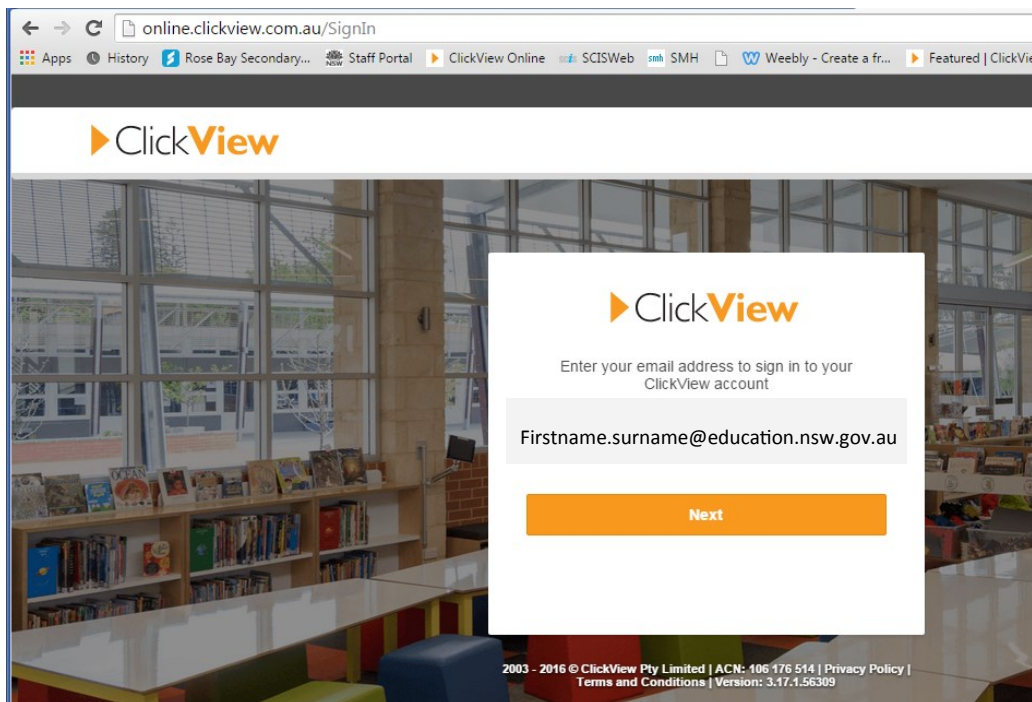

ClickView@rbsc

24/7 access to online video collection

Watch documentaries, movies, podcasts & more

online.clickview.com.au

1. Enter online.clickview.com.au into your web browser
2. Login with your firstname.surname@education.nsw.gov.au [your portal email address]
3. Select Rose Bay Secondary College from drop down menu
4. Login to DEC student portal