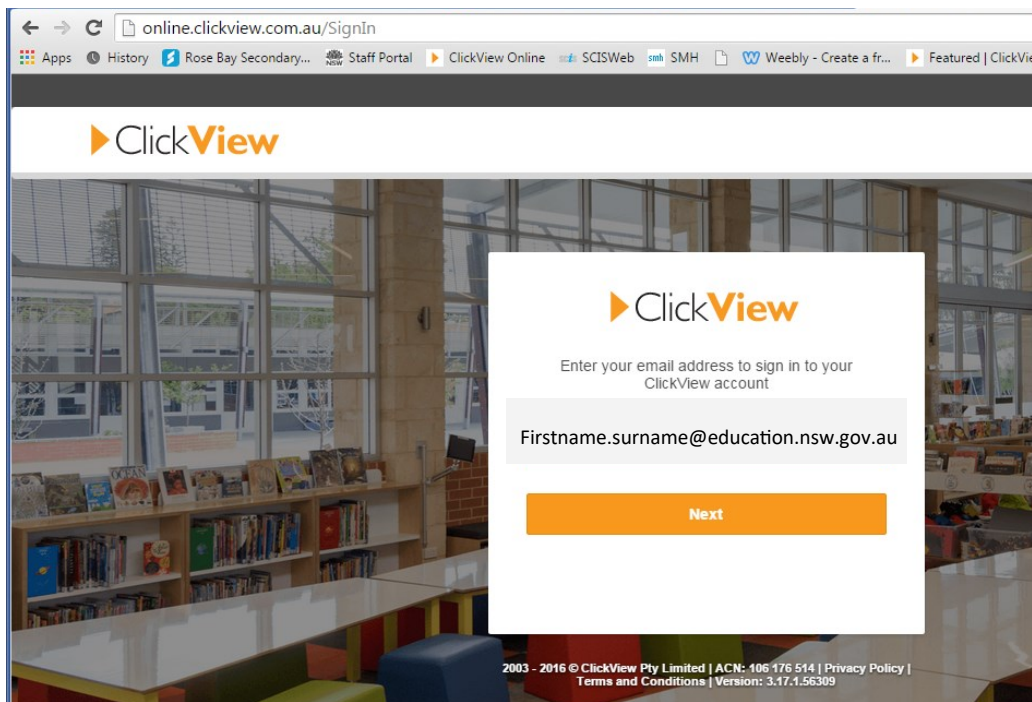

ClickView@rbsc

24/7 access to online video collection

Watch documentaries, movies, podcasts & more

online.clickview.com.au

1. Enter online.clickview.com.au into your web browser
2. Login with your firstname.surname@education.nsw.gov.au [your portal email address]
3. Select Rose Bay Secondary College from drop down menu
4. Login to DEC student portal